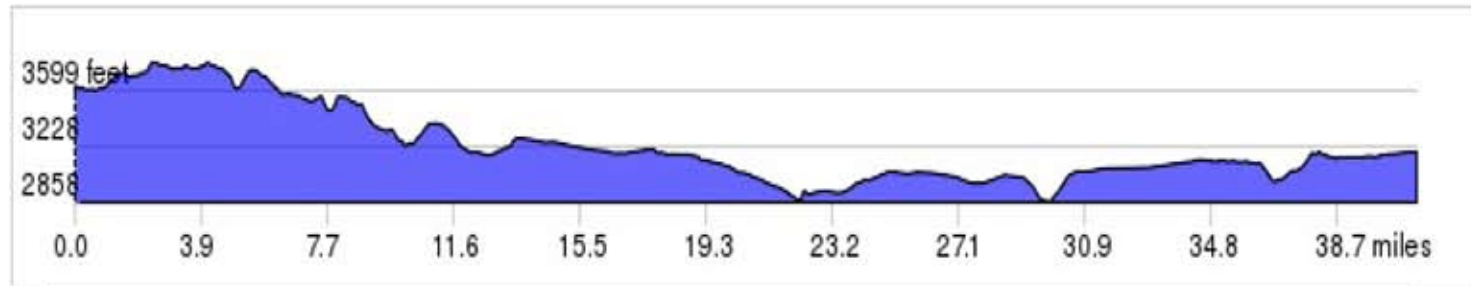

BEND TO SISTERS

Via Twin Bridges & Sisters to Smith Rock
Scenic Bikeways

DISTANCE: 41.1 MILES (ROUND TRIP) ELEVATION GAIN: 1,728 VERTICAL FEET

- RESTROOMS
- FOOD
- WATER
- SCENIC SIGHT
- WARNING
- MILE MARKER
- BIKE REPAIR