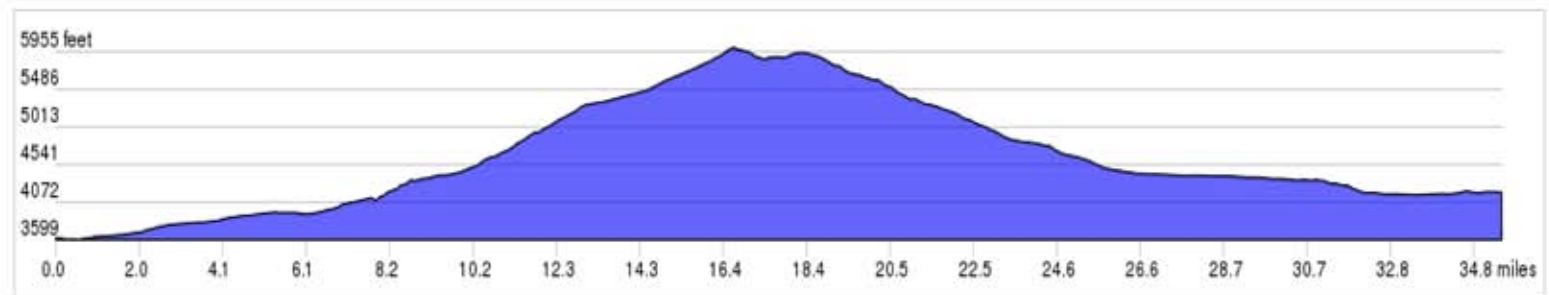

BEND TO SUNRIVER

DISTANCE: 35.5 MILES (ONE-WAY) ELEVATION GAIN: 2,689 VERTICAL FEET

-  RESTROOMS
-  FOOD
-  WATER
-  SCENIC SIGHT
-  WARNING
-  MILE MARKER
-  BIKE REPAIR

For more information & routes, visit ThreeSistersScenicBikeway.com