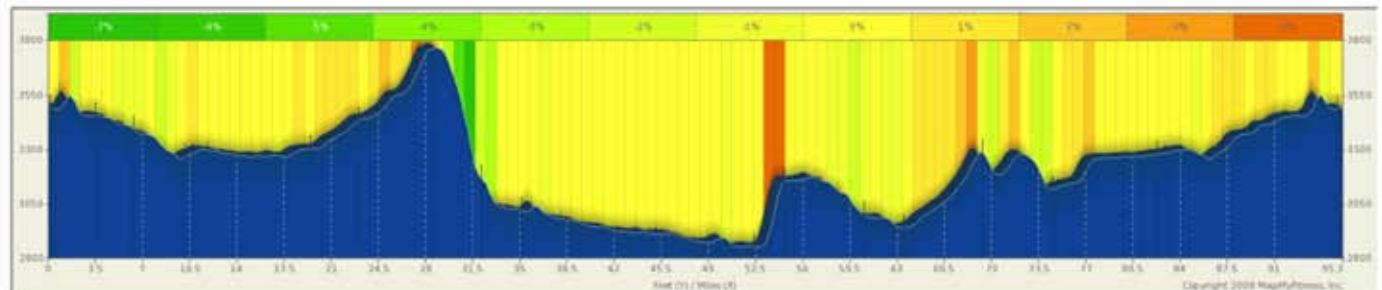

PRINEVILLE SCENIC CENTURY

DISTANCE: 98.01 MILES (ROUND TRIP) ELEVATION GAIN: 2,418 VERTICAL FEET

-  RESTROOMS
-  FOOD
-  WATER
-  SCENIC SIGHT
-  WARNING
-  MILE MARKER
-  BIKE REPAIR

For more information & routes, visit ThreeSistersScenicBikeway.com